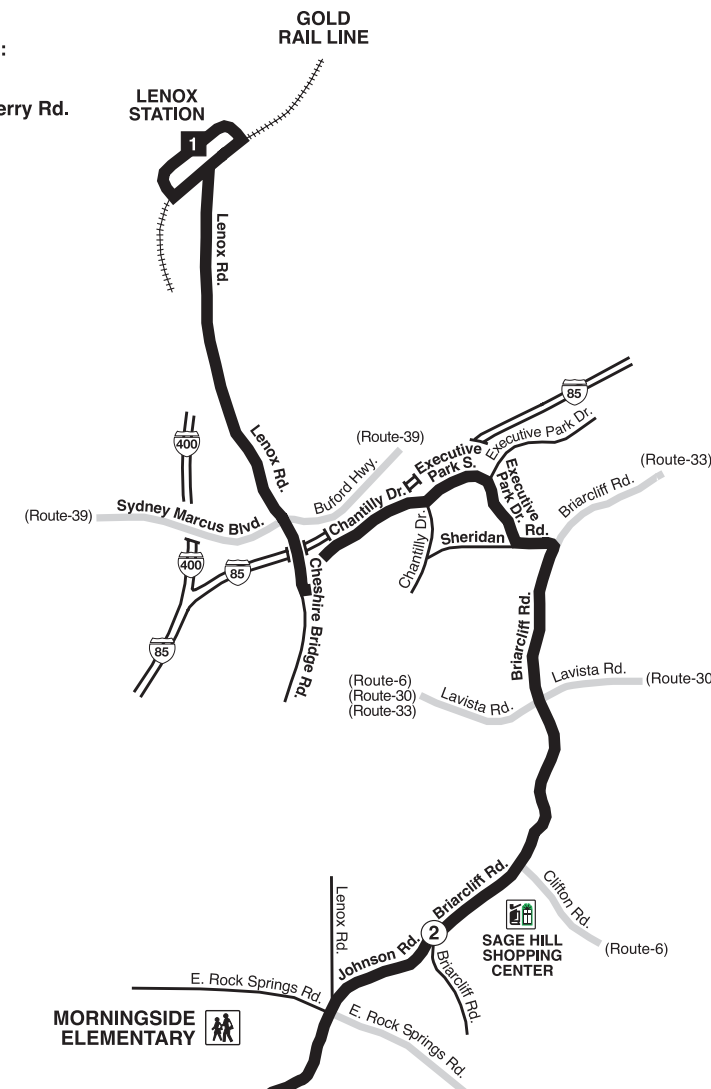

- 16-Ralph McGill Blvd./N.Highland/Lenox
- 25-Peachtree Industrial Blvd./Johnson Ferry Rd.
- 110-Peachtree Street/The Peach